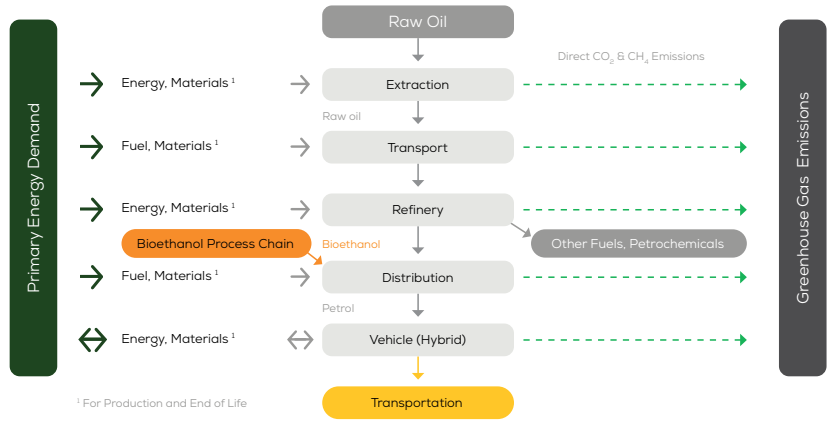

Toyota Yaris Cross 1.5 hybrid FWD CVT

Vehicle Specifications

Green NCAP Publication Date	11 2022
Fuel	Petrol E10
Mass	1,241 kg
System Power/Torque	85 kW/120 Nm
Emissions Class	Euro 6d AP
Declared Battery Capacity (gross)	n.a.
Declared Electric Energy Consumption (WLTP)	n.a.
Average Best Worst Measured Electric Energy Consumption (Green NCAP Tests)	n.a.
Declared Fuel Consumption (WLTP)	5.0 l/100 km
Average Best Worst Measured Fuel Consumption (Green NCAP Tests)	6.0 4.5 8.3 l/100 km

Process Chain - Hybrid Powertrain

¹ For Production and End of Life

Default Assessment Parameters

Country Electricity Mix	EU Average	Annual Kilometers	15,000 km
Vehicle Battery Lifetime	16 years	Slow Quick Charging	n.a.

Greenhouse Gas (GHG) Emissions

Estimated Average GHG Emissions

GHG Emission Contributions

Total GHG Emissions

Primary Energy Demand

Estimated Average Energy Demand

Energy Demand Contributions

Energy Source