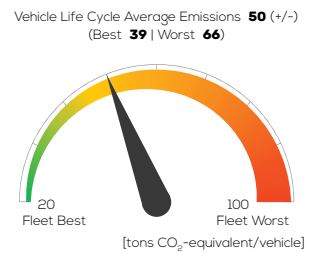

Toyota Yaris Cross 1.5 hybrid FWD CVT

Vehicle Specifications

Green NCAP Publication Date	11 2022
Fuel	Petrol E10
Mass	1,241 kg
System Power/Torque	85 kW/120 Nm
Emissions Class	Euro 6d AP
Declared Battery Capacity (gross)	n.a.
Declared Electric Energy Consumption (WLTP)	n.a.
Average Best Worst Measured Electric Energy Consumption (Green NCAP Tests)	n.a.
Declared Fuel Consumption (WLTP)	5.0 l/100 km
Average Best Worst Measured Fuel Consumption (Green NCAP Tests)	6.0 4.5 8.3 l/100 km

Process Chain - Hybrid Powertrain

¹ For Production and End of Life

Default Assessment Parameters

Country Electricity Mix	EU Average	Annual Kilometers	15,000 km
Vehicle Battery Lifetime	16 years	Slow Quick Charging	n.a.

Greenhouse Gas (GHG) Emissions

Estimated Average GHG Emissions

GHG Emission Contributions

Total GHG Emissions

Primary Energy Demand

Estimated Average Energy Demand

Energy Demand Contributions

Energy Source