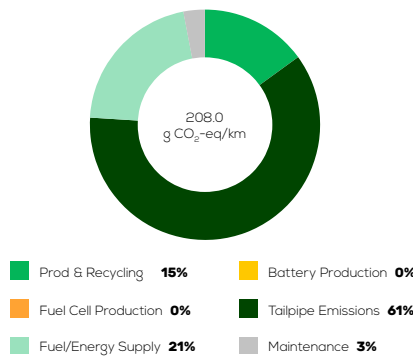

GHG Emission Contributions