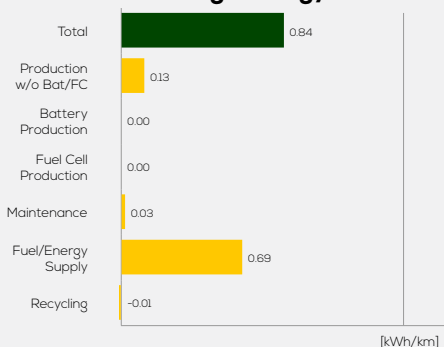

Process Chain - Hybrid Powertrain

¹ For Production and End of Life

Default Assessment Parameters

Country Electricity Mix	EU Average	Annual Kilometers	15,000 km
Vehicle Battery Lifetime	16 years	Slow Quick Charging	n.a.

Greenhouse Gas (GHG) Emissions

Estimated Average GHG Emissions

GHG Emission Contributions

Total GHG Emissions

Primary Energy Demand

Estimated Average Energy Demand

Energy Demand Contributions

Energy Source