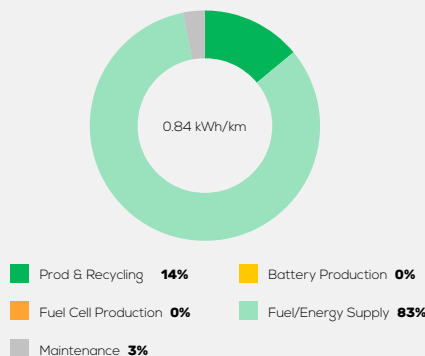

Process Chain - Hybrid Powertrain

¹ For Production and End of Life

Default Assessment Parameters

Country Electricity Mix	EU Average	Annual Kilometers	15,000 km
Vehicle Battery Lifetime	16 years	Slow Quick Charging	n.a.

Greenhouse Gas (GHG) Emissions

Estimated Average GHG Emissions

GHG Emission Contributions

Total GHG Emissions

Primary Energy Demand

Estimated Average Energy Demand

Energy Demand Contributions

Energy Source