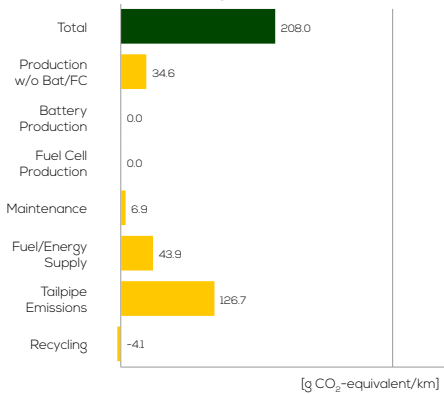

Greenhouse Gas (GHG) Emissions

Estimated Average GHG Emissions